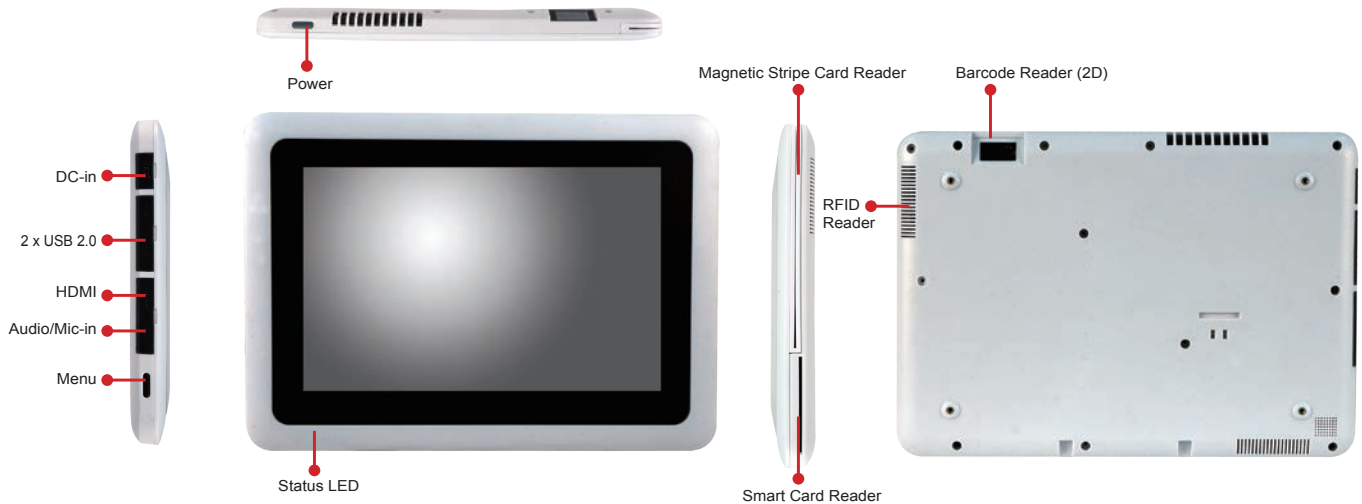

Features

- 10.1" TFT LCD with capacitive touch
- Intel® Celeron® 1007U or Intel® Core™ i7-3517UE platform
- Powered by Windows® Embedded Standard 7
- Built-in Bluetooth and Wi-Fi
- Built-in smart card reader and magnetic stripe card reader
- 1D/2D barcode reader, 13.56MHz RFID reader
- Optional Windows® 8 operating system

Specifications

Model		ICECARE-10W
Display	LCD Size	10.1" TFT LCD
	Brightness (cd/m ²)	350
	Max. Resolution (HxV)	1280 x 800
	Viewing Angle	85/85/85/85 Deg.
	Touchscreen	Capacitive type
System	CPU	Intel® Celeron® 1007U or Intel® Core™ i7-3517UE platform
	OS	Windows Embedded Standard 7
	Memory	On-board 4GB DDR3
	Storage	Built-in 32GB mSATA
Communication	Wireless LAN	802.11b/g/n
	Bluetooth	Bluetooth 3.0
Data Collection	Barcode	1D/2D imager scan engine
	RFID	13.56MHz RFID supports ISO 14443A/B (MIFARE®, FeliCa™)
Indicators & Buttons	Keys	1 x Power button 1 x IEI menu
	LED Indicators	Battery Charging/Peripheral Device/Storage/Wireless
I/O Interface	Audio	1 x 1.5W Speaker
	USB	2 x USB 2.0
	Audio	1 x Audio/Mic-in
	Micro HDMI	1 x Micro HDMI
	Expansions	Smart card reader Magnetic stripe reader
Power	Power Adapter	Input AC: 100~240V Output DC: 19V / 2.1A
	Battery	14.8V 3500mAh, 51.8WH
	Power Consumption	19V@2.12A (with Intel i7-3517UE CPU and one 4GB DDR3 memory)
Environment	Operating Temperature	0°C~40°C
	Storage Temperature	-20°C~60°C
	Humidity	5%~95%, non-condensing
	Environmental Protection	IP 54 compliant front panel
Physical	Dimensions (LxWxH) (mm)	290 x 206.5 x 22.5
	Weight	1.1 kg