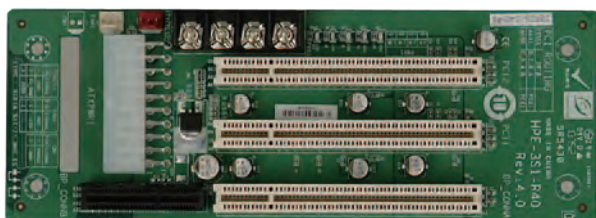

PCI/PICoE Backplane

Selection Guide

□ PAC series wall-mount chassis

□ 4U rack-mount chassis

	PCIe/PCI	PCIe/PCI	HPE-3S1	HPE-3S2	HPE-4S1	HPE-4S2	HPE-5S1	HPE-5S2	HPE-5S3	HPE-6S1	HPE-8S
Total Slot			3	3	4	4	5	5	5	6	7
Expansion Slots	PCI		2	1	3	2	4	3	2	4	4
	PCIe	x4		1		1		1		1	
		x1							2		2
Chassis			N/A	N/A	PAC-42GH PAC-400G	PAC-42GH PAC-400G	PR-1500G RACK-500G	PR-1500G RACK-500G	PR-1500G RACK-500G	N/A	N/A

HPE-3S1-R41

Ordering Information

HPE-3S1-R41 3-slot backplane with two PCI slots

HPE-3S2-R41

Ordering Information

HPE-3S2-R41 3-slot backplane with one PCI slot and one PCIe x4 slot

HPE-4S1-R41

Ordering Information

HPE-4S1-R41 4-slot backplane with three PCI slots
 PAC-42GH 4-slot half-size compact chassis
 PAC-400G 4-slot half-size compact chassis