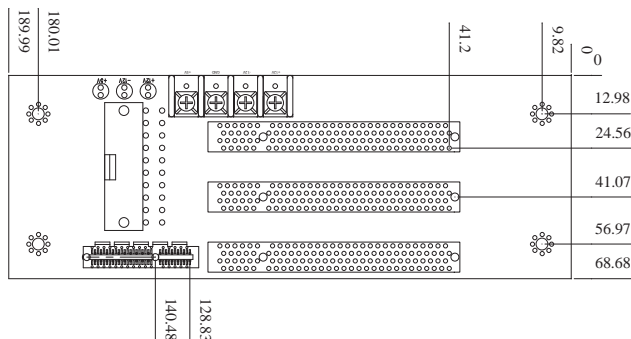

PCI/PICoE Backplane

Selection Guide

□ PAC series wall-mount chassis

□ 4U rack-mount chassis

	PCIe/PCI	PCIe/PCI	HPE-3S1	HPE-3S2	HPE-4S1	HPE-4S2	HPE-5S1	HPE-5S2	HPE-5S3	HPE-6S1	HPE-8S
Total Slot			3	3	4	4	5	5	5	6	7
Expansion Slots	PCI		2	1	3	2	4	3	2	4	4
	PCIe	x4		1		1		1		1	
		x1							2		2
Chassis			N/A	N/A	PAC-42GH PAC-400G	PAC-42GH PAC-400G	PR-1500G RACK-500G	PR-1500G RACK-500G	PR-1500G RACK-500G	N/A	N/A

HPE-3S1-R41

Ordering Information

HPE-3S1-R41 3-slot backplane with two PCI slots

HPE-3S2-R41

Ordering Information

HPE-3S2-R41 3-slot backplane with one PCI slot and one PCIe x4 slot

HPE-4S1-R41

Ordering Information

HPE-4S1-R41 4-slot backplane with three PCI slots
 PAC-42GH 4-slot half-size compact chassis
 PAC-400G 4-slot half-size compact chassis