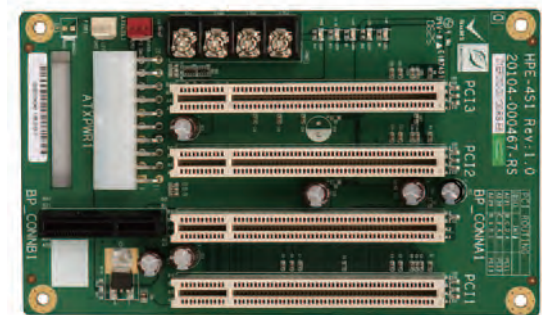

PCI/PICoE Backplane

Selection Guide

□ PAC series wall-mount chassis

□ 4U rack-mount chassis

	PCIe/PCI	PCIe/PCI	HPE-3S1	HPE-3S2	HPE-4S1	HPE-4S2	HPE-5S1	HPE-5S2	HPE-5S3	HPE-6S1	HPE-8S
Total Slot			3	3	4	4	5	5	5	6	7
Expansion Slots	PCI		2	1	3	2	4	3	2	4	4
	PCIe	x4		1		1		1		1	
		x1							2		2
Chassis			N/A	N/A	PAC-42GH PAC-400G	PAC-42GH PAC-400G	PR-1500G RACK-500G	PR-1500G RACK-500G	PR-1500G RACK-500G	N/A	N/A

HPE-3S1-R41

Ordering Information

HPE-3S1-R41 3-slot backplane with two PCI slots

HPE-3S2-R41

Ordering Information

HPE-3S2-R41 3-slot backplane with one PCI slot and one PCIe x4 slot

HPE-4S1-R41

Ordering Information

HPE-4S1-R41 4-slot backplane with three PCI slots
 PAC-42GH 4-slot half-size compact chassis
 PAC-400G 4-slot half-size compact chassis