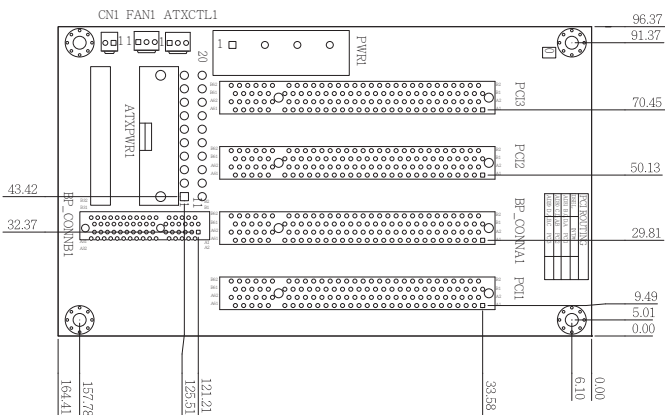

HPE-3S1-R41

Ordering Information

HPE-3S1-R41 3-slot backplane with two PCI slots

HPE-3S2-R41

Ordering Information

HPE-3S2-R41 3-slot backplane with one PCI slot and one PCIe x4 slot

HPE-4S1-R41

Ordering Information

HPE-4S1-R41 4-slot backplane with three PCI slots
 PAC-42GH 4-slot half-size compact chassis
 PAC-400G 4-slot half-size compact chassis