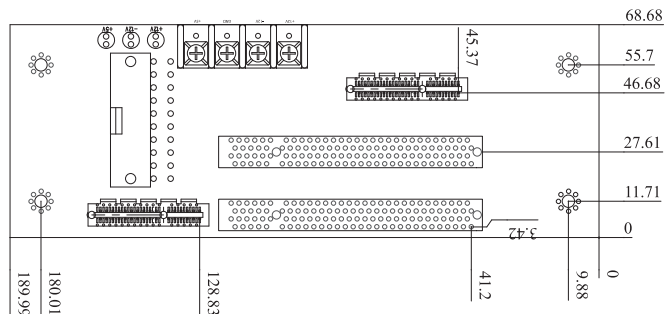

PCI/PICoE Backplane

Selection Guide

□ PAC series wall-mount chassis

□ 4U rack-mount chassis

	PCIe/PCI	PCIe/PCI	HPE-3S1	HPE-3S2	HPE-4S1	HPE-4S2	HPE-5S1	HPE-5S2	HPE-5S3	HPE-6S1	HPE-8S
Total Slot			3	3	4	4	5	5	5	6	7
Expansion Slots	PCI		2	1	3	2	4	3	2	4	4
	PCIe	x4		1		1		1		1	
		x1							2		2
Chassis			N/A	N/A	PAC-42GH PAC-400G	PAC-42GH PAC-400G	PR-1500G RACK-500G	PR-1500G RACK-500G	PR-1500G RACK-500G	N/A	N/A

HPE-3S1-R41

Ordering Information

HPE-3S1-R41 3-slot backplane with two PCI slots

HPE-3S2-R41

Ordering Information

HPE-3S2-R41 3-slot backplane with one PCI slot and one PCIe x4 slot

HPE-4S1-R41

Ordering Information

HPE-4S1-R41 4-slot backplane with three PCI slots
 PAC-42GH 4-slot half-size compact chassis
 PAC-400G 4-slot half-size compact chassis