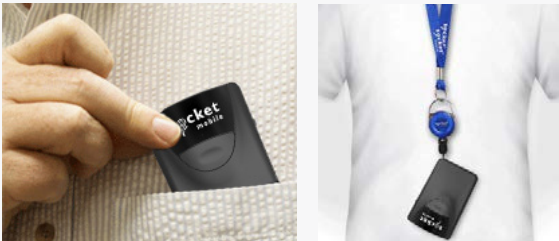

## SOCKETSCAN™ 800 SERIES (FORMERLY SERIES 8) ATTACHABLE

### SMALL, LIGHTWEIGHT AND EASY TO USE

Increase productivity in mobile business applications with the Socket Mobile *Bluetooth* SocketScan 800 Series.

- **One handed solution** — Ideal for workers who need to keep a hand free to handle merchandise or equipment. Attach securely to phone or phone case with optional Klip Case

- **Thin, small and elegant** — As small as a credit card, the SocketScan 800 Series is thinner than most smartphones and slips easily into a shirt or pants pocket. Wear around neck or attach to belt with lanyard / belt clip for convenient access to scanner (sold separately)

- **Easy to integrate** — The SocketScan 800 Series is compatible with any applications used with our highly popular CHS Series 7 barcode scanners. Application update may be required.