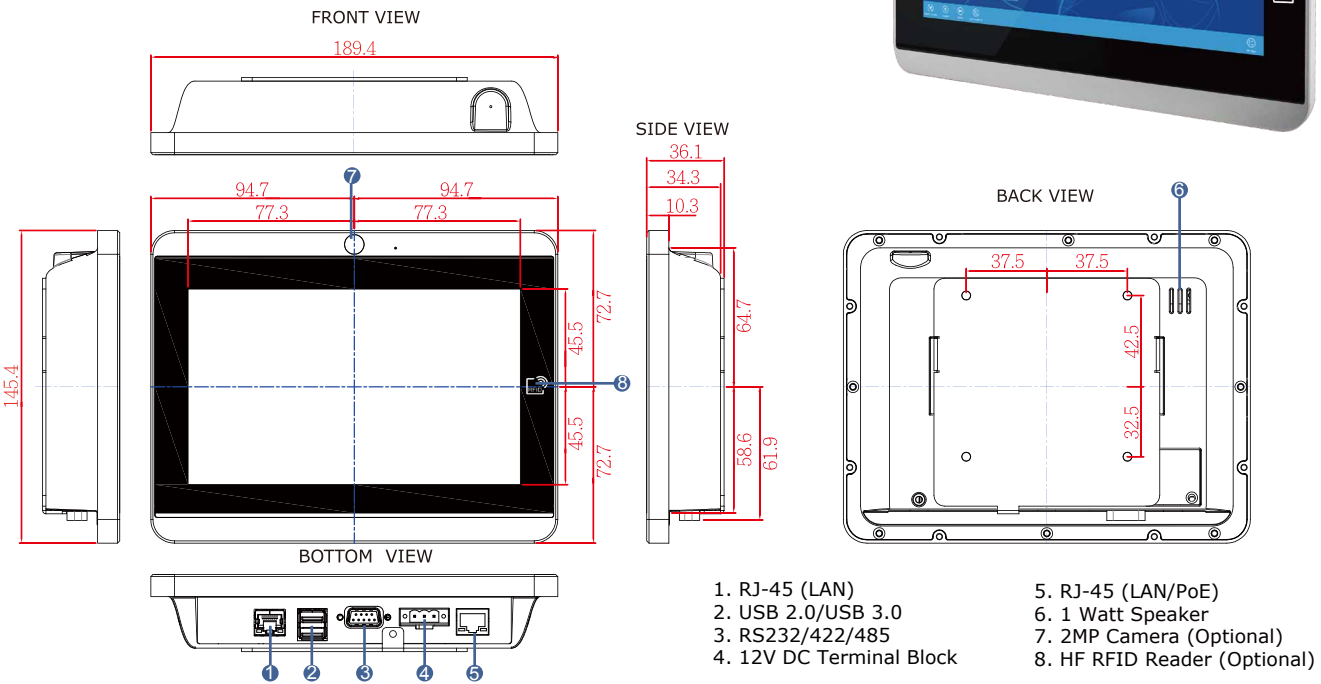

7" S-Series HMI - W07IB3S-PCM1-PoE

Features

- 7" 1024 x 600 Resolution with Projected Capacitive Multi-Touch (P-CAP)
- Fanless cooling system and ultra-low power consumption
- Dual Gigabit Ethernet
- Front IP65 and full IP22 ratings
- Optional 2MP Front Camera
- Optional HF RFID Reader
- Support PoE function
- Stylish design for room booking, access control and room information applications

1. RJ-45 (LAN)
2. USB 2.0/USB 3.0
3. RS232/422/485
4. 12V DC Terminal Block
5. RJ-45 (LAN/PoE)
6. 1 Watt Speaker
7. 2MP Camera (Optional)
8. HF RFID Reader (Optional)

Specifications

System

- Processor : Intel® Celeron® Bay Trail-M N2930 1.83GHz
- System Chipset : Intel® ATOM SoC Integrated
- System Memory : 2GB DDR3L 1066/1333 SO-DIMM (optional 4 GB)
- Storage : 64GB M.2 SSD
- LAN : Dual Intel® I210-AT GbE LAN

Software Support

- Watchdog SDK

Power Considerations

- Power Input : 12V DC
- Power Over Ethernet : Power Device (PD)
follows IEEE 802.3at (25 W)
- Power consumption : 15W

Display

- Size/Type : 7" TFT (widescreen)
- Resolution : 1024 x 600
- Brightness : 500 cd/m (typ.)
- Contrast Ratio : 700:1 (typ.)
- Viewing Angle : -75~75 (H); -70~75(V)
- Max Colors : 16.7M
- Touch : Projected capacitive

Mechanical Specification

- Cooling System : Fanless design
- Mounting : VESA Mount (75x75mm), Panel Mount
- Dimensions (W x H x D) : 189.4 x 145.4 x 37.7 (mm)

Operating System

- Windows 10 IoT Enterprise
 - Windows Embedded 8.1 Industry Pro
 - Windows Embedded 8 Standard
 - Windows Embedded Standard 7 – WS7P
- *Windows 8 and above requires 1024 x 768 resolution to operate Metro UI