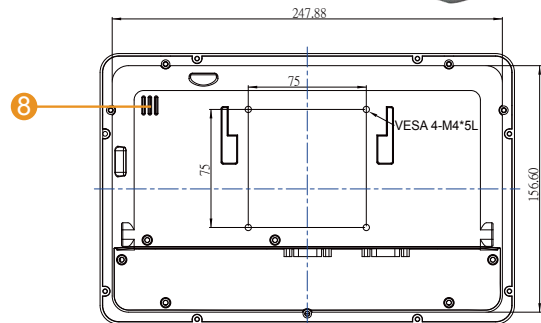

10.1" S-Series HMI - W10FA3S-PCH2-PoE

Features

- 10.1" 1280 x 800 Resolution with Projected Capacitive Multi-Touch (P-CAP)
- Fanless cooling system and ultra-low power consumption
- Support PoE function
- Optional 2MP Front Camera
- Optional NFC Reader
- Stylish design for room booking, access control and room information applications
- Front IP65 Water and Dust Proof

1. Console Port (for Linux)
2. Micro SD Card Reader
3. LAN/PoE
4. USB OTG
5. RS-232/422/485
6. USB 2.0
7. 12V DC
8. Speaker
9. NFC Reader (optional)

Specifications

System :

- Processor : Freescale Cortex A9 i.MX6 Dual Core 1GHz (Optional for Quad Core)
- System Memory : 1GB LPDDR3(Optional 2GB LPDDR3)
- Storage : Onboard 16GB eMMC(default) ,Micro SD card
- LAN : Dual Broadcom BCM57780 GbE Controller

Display Spec :

- Size/Type : 10.1" TFT (Widescreen)
- Resolutions : 1280x800
- Brightness : 350cd/m (typ.)
- Contrast Ratio : 800 : 1 (typ.)
- Viewing Angle : 85~85(H);-85~85(V)
- Max Colors : 16.7M
- Touch : Projected Capacitive Multi-Touch (P-CAP)

Mechanical Specification :

- Cooling System : Fanless design
- Mounting : VESA Mount(75x75mm), Panel Mount, Front Side Wall Mount
- Dimension (W x H x D) : 263.28 x 171 x 35.7 (mm)
- Cutout Dimensions (W x D): 157.6 x 249 (mm)