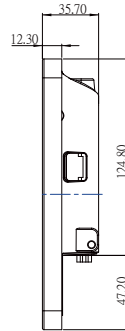

10.1" S-Series HMI - W10FA3S-PCH2-PoE

Features

- 10.1" 1280 x 800 Resolution with Projected Capacitive Multi-Touch (P-CAP)
- Fanless cooling system and ultra-low power consumption
- Support PoE function
- Optional 2MP Front Camera
- Optional NFC Reader
- Stylish design for room booking, access control and room information applications
- Front IP65 Water and Dust Proof

1. Console Port (for Linux)
2. Micro SD Card Reader
3. LAN/PoE
4. USB OTG
5. RS-232/422/485
6. USB 2.0
7. 12V DC
8. Speaker
9. NFC Reader (optional)

Specifications

System :

- Processor : Freescale Cortex A9 i.MX6 Dual Core 1GHz (Optional for Quad Core)
- System Memory : 1GB LPDDR3(Optional 2GB LPDDR3)
- Storage : Onboard 16GB eMMC(default) ,Micro SD card
- LAN : Dual Broadcom BCM57780 GbE Controller

Display Spec :

- Size/Type : 10.1" TFT (Widescreen)
- Resolutions : 1280x800
- Brightness : 350cd/m (typ.)
- Contrast Ratio : 800 : 1 (typ.)
- Viewing Angle : 85~85(H);-85~85(V)
- Max Colors : 16.7M
- Touch : Projected Capacitive Multi-Touch (P-CAP)

Mechanical Specification :

- Cooling System : Fanless design
- Mounting : VESA Mount(75x75mm), Panel Mount, Front Side Wall Mount
- Dimension (W x H x D) : 263.28 x 171 x 35.7 (mm)
- Cutout Dimensions (W x D): 157.6 x 249 (mm)