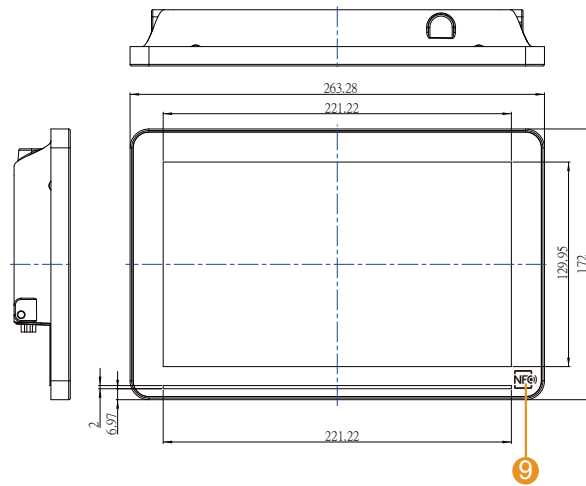

10.1" S-Series HMI - W10FA3S-PCH2-PoE

Features

- 10.1" 1280 x 800 Resolution with Projected Capacitive Multi-Touch (P-CAP)
- Fanless cooling system and ultra-low power consumption
- Support PoE function
- Optional 2MP Front Camera
- Optional NFC Reader
- Stylish design for room booking, access control and room information applications
- Front IP65 Water and Dust Proof

1. Console Port (for Linux)
2. Micro SD Card Reader
3. LAN/PoE
4. USB OTG
5. RS-232/422/485
6. USB 2.0
7. 12V DC
8. Speaker
9. NFC Reader (optional)

Specifications

System :

- Processor : Freescale Cortex A9 i.MX6 Dual Core 1GHz (Optional for Quad Core)
- System Memory : 1GB LPDDR3(Optional 2GB LPDDR3)
- Storage : Onboard 16GB eMMC(default) ,Micro SD card
- LAN : Dual Broadcom BCM57780 GbE Controller

Display Spec :

- Size/Type : 10.1" TFT (Widescreen)
- Resolutions : 1280x800
- Brightness : 350cd/m (typ.)
- Contrast Ratio : 800 : 1 (typ.)
- Viewing Angle : 85~85(H);-85~85(V)
- Max Colors : 16.7M
- Touch : Projected Capacitive Multi-Touch (P-CAP)

Mechanical Specification :

- Cooling System : Fanless design
- Mounting : VESA Mount(75x75mm), Panel Mount, Front Side Wall Mount
- Dimension (W x H x D) : 263.28 x 171 x 35.7 (mm)
- Cutout Dimensions (W x D): 157.6 x 249 (mm)