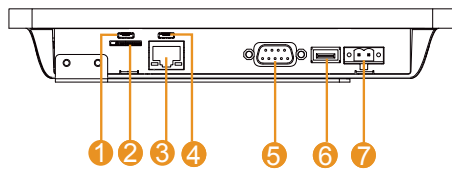

10.1" S-Series HMI - W10FA3S-PCH2-PoE

Features

- 10.1" 1280 x 800 Resolution with Projected Capacitive Multi-Touch (P-CAP)
- Fanless cooling system and ultra-low power consumption
- Support PoE function
- Optional 2MP Front Camera
- Optional NFC Reader
- Stylish design for room booking, access control and room information applications
- Front IP65 Water and Dust Proof

Display Spec :

- Size/Type : 10.1" TFT (Widescreen)
- Resolutions : 1280x800
- Brightness : 350cd/m (typ.)
- Contrast Ratio : 800 : 1 (typ.)
- Viewing Angle : 85~85(H);-85~85(V)
- Max Colors : 16.7M
- Touch : Projected Capacitive Multi-Touch (P-CAP)

Mechanical Specification :

- Cooling System : Fanless design
- Mounting : VESA Mount(75x75mm), Panel Mount, Front Side Wall Mount
- Dimension (W x H x D) : 263.28 x 171 x 35.7 (mm)
- Cutout Dimensions (W x D): 157.6 x 249 (mm)