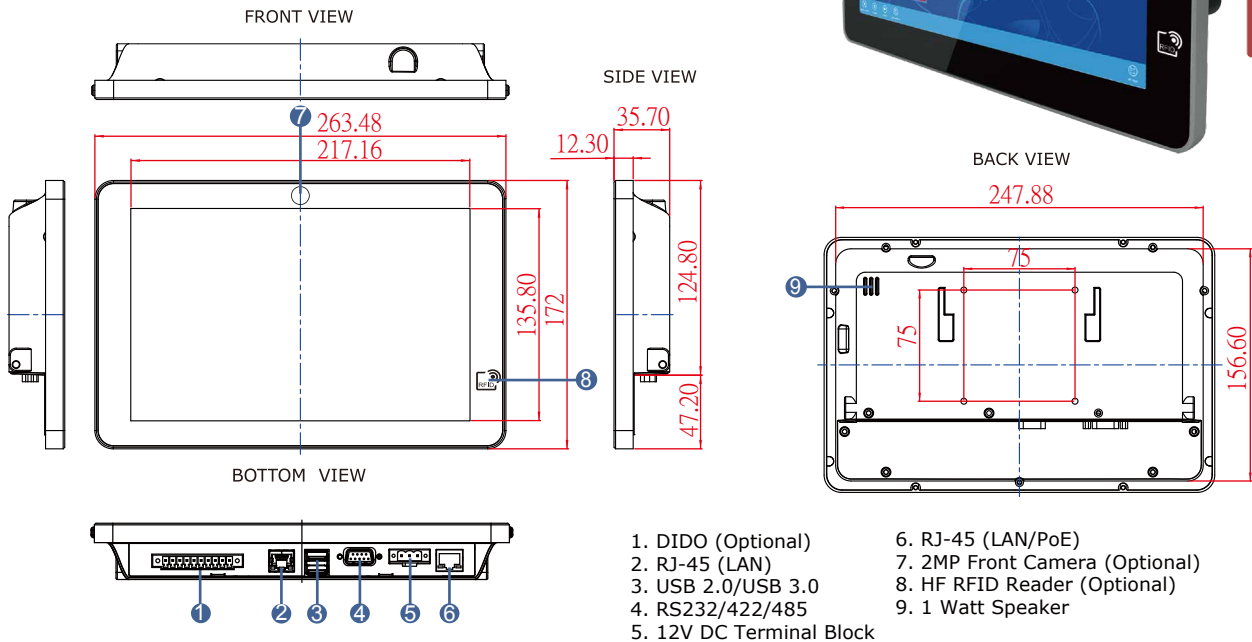

10.1" S-Series HMI - W10IB3S-PCH2-PoE

Features

- 10.1" 1280x 800 Resolution with Projected Capacitive Multi-Touch (P-CAP)
- Low-Power System with Intel® Celeron® N2930 Processor
- Fanless Cooling System and Ultra-low Power Consumption
- Dual Gigabit Ethernet
- Support PoE function
- Front IP65 Water and Dust Proof
- Optional HF RFID Reader
- Optional 2MP Front Camera
- Room Booking Schedule, Access Control, Room Information Display

Input / Output :

- Serial Ports : 1 x RS232/422/485
- USB Ports : 1 x USB 3.0
1 x USB 2.0
- Ethernet : 1 x RJ 45-10/100/1000 Mbps (LAN)
1 x RJ 45(PoE)
- Speaker : 1 x 1 Watt Speaker
- DIDO : 1 x DIDO (Optional)

Display Spec :

- Size/Type : 10.1" TFT (Wide screen)
- Resolutions : 1280x800
- Brightness : 350cd/m (typ.)
- Contrast Ratio : 800 : 1 (typ.)
- Viewing Angle : -85~85(H); -85~85(V)
- Max Colors : 16.7M
- Touch : Projected Capacitive Multi-Touch (P-CAP)

Power Specifications :

- Power Input : 12V DC
- Power Over Ethernet : Power Device (PD)
follows IEEE 802.3at (25 W)
- Power consumption : 19W

Mechanical Specification :

- Cooling System : Fanless design
- Mounting : VESA Mount(75x75mm), Panel Mount,
Front Side Wall Mount
- Dimension (W x H x D) : 263.28 x 171 x 35.7 (mm)