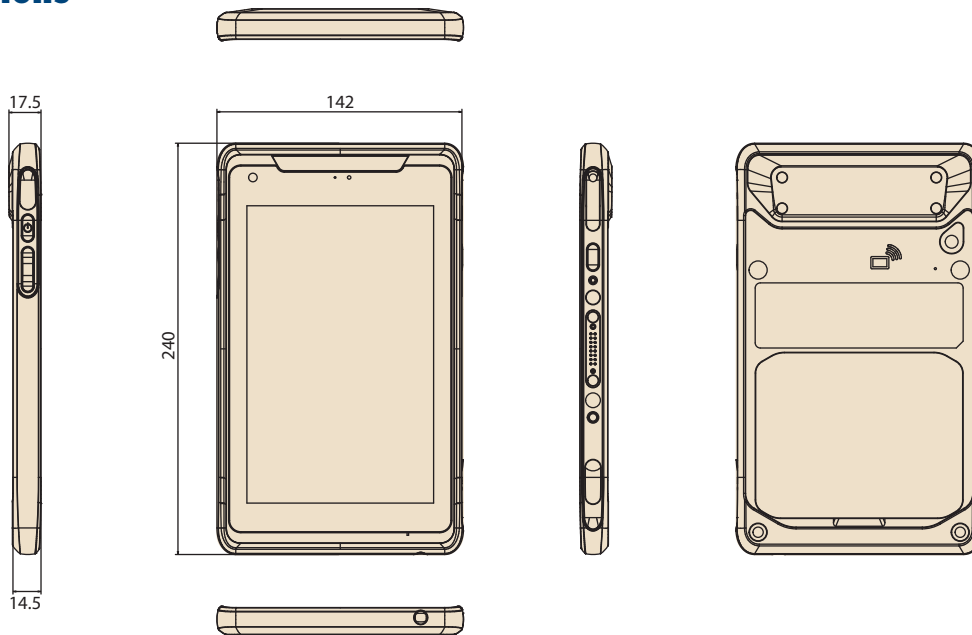

### Features

- Built in Intel® Atom™ processor with dual OS platform. (Windows / Android)
- Medical-Grade 8" 1920 x 1200 IPS Panel with 400 nits brightness and MTBF up to 12,000 hours
- Equipped Gorilla® Glass 3, Anti-Glare, Anti-Fingerprint, Direct Bonded Touch Panel against scratch
- Supports glove mode and stylus with palm detection to expand usability
- IP65 water and dust protection/ 4ft drop compliant
- Comprehensive communication technologies including 3G/4G, WLAN, BT, NFC, GPS and HDMI output
- Camera module supports up to 5MP auto focus with LED flash
- Device support Windows 10 IoT Enterprise & Android 6.0 dual OS
- AIM Extension 14-pin Pogo connector support Extension Modules for 1D/2D Barcode scanner with 20 & 70 degree design, LAN COM, MSR
- AIM Dock 16-pin Pogo connector support Cradle & Docking peripherals : VESA Dock & stand, Multi tablet & battery charging station
- Certificated with latest medical standard : IEC60601-1

### Specifications

CPU	Intel CHT T3 Z8350
RAM	2GB / 4GB
Display Size	8 inch TFT IPS Panel
Resolution	1920 x 1200, 400 nits
OS	Windows 10 IoT / Android 6.0
Storage (ROM)	eMMC 32GB / eMMC 64GB
Camera	Front 2M / Back 5M
WLAN	802.11 b/g/n, BT4.0
WWAN / LTE	WWAN (LTE) + AGPS (GPS/GLONASS) Supported Bands: North America, EU
NFC	ISO/IEC14443 A & B, Felica, MIFARE and NFCIP-1 & 2
Battery	Detachable Battery with Battery meter. Hard Pack, 1S2P: 3.8V 4900mAh (18.62Wh)
Power Input	Micro USB 5V/3A / Docking pogo 9V/2A
Certification	CE/FCC & RF (R&TT, PTCRB/FCC ID) UL/CB/LVD/CCC, IEC 60601-1
Optional Add-on Module (Reference only, not finalized)	1. Barcode scanner 20 degree 2. Barcode scanner 70 degree 3. LAN COM (Optional) 4. MSR (Optional) 5. Hand strap 6. Shoulder strap 7. EETi stylus (Touch pen)
Optional Docking/Cradle (Reference only, not finalized)	1. VESA Docking 2. VEASE Docking stand 3. Multi tablet charging station 4. Multi battery charging station

### Product View / Function Introduce

## Dimensions

Unit: mm