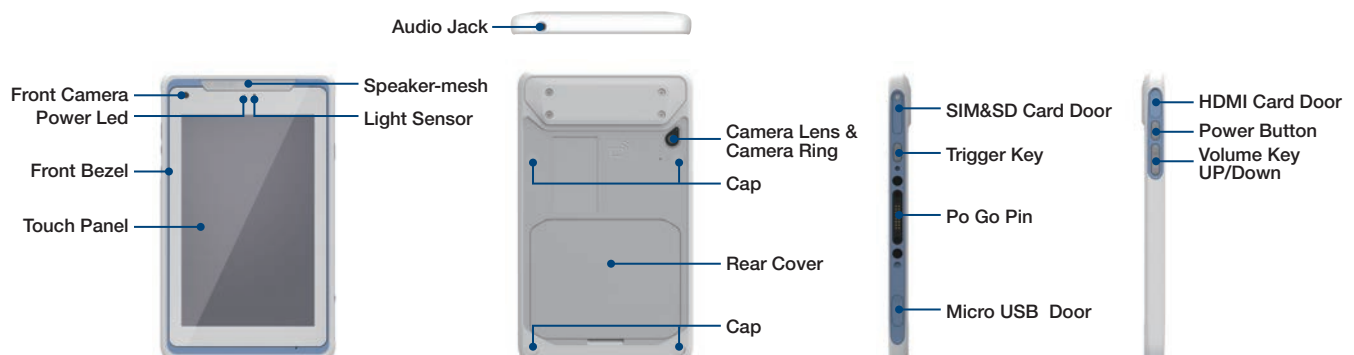

Product View / Function Introduce