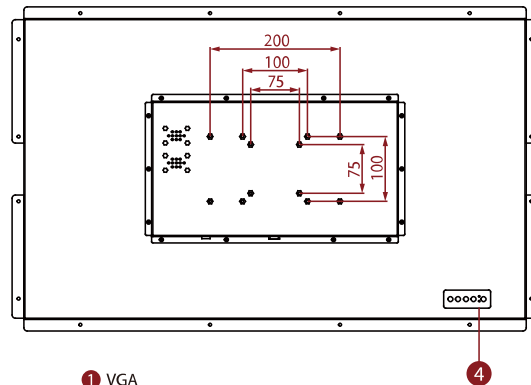

W32L300-OFA3HB

32" Open Frame High Brightness Display

KEY FEATURES

- 32", 1920 x 1080
- VGA and HDMI input
- Open frame
- VESA mount
- High brightness

SPECIFICATIONS

Display	
Resolution	1920x1080
Contrast Ratio	4000:1
Display Color	16.7M Colors
Active Area	698.4 x 392.85 mm
Size	32 inches
Panel Brightness	1500 nits
View Angles	89,89,89,89
Touch / Glass	Protection Glass
Environment	
Operating Humidity	10% to 90% (non-condensing)
Storage Temperature	-10~60°C
Operating Temperature	0~50°C
Certification	
Certification	CE, FCC
IO Ports	
USB Port	1 x USB for Touch Screen
Audio	Audio line in (3.5mm) (Optional) 2 x Speaker (Optional)
Video	1 x VGA 1 x HDMI (Optional) 1 x DVI (Optional)
Mechanical	
Dimension	810 x 499.4 x 68 mm
Enclosure	Metal
Mounting	VESA Mount/ Panel Mount
Cooling System	Fanless Design
Accessory	
Accessory	1 x VGA cable 1 x HDMI cable 100~240V AC to DC Adapter Power Cord Manual VESA screws(Varies by product)
Optional Accessory	Remote Controller (Optional,Varies by product)
Power	
Power Rating	24V DC in
Control	
Button	5 Keys: -, +, Power, Esc, Enter

DIMENSIONS UNIT:MM

Winmate W32L300-OFA3HB

- 1 VGA
- 2 HDMI
- 3 Power Input
- 4 OSD Control Panel