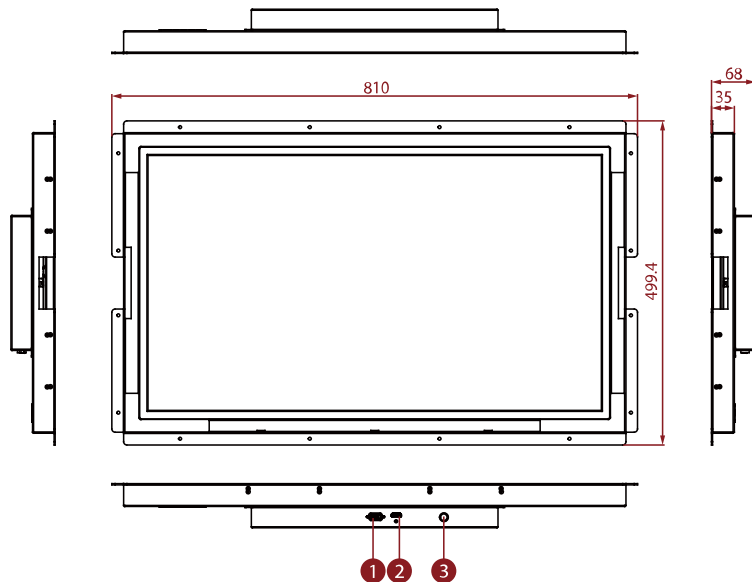

W32L300-OFA3HB

32" Open Frame High Brightness Display

KEY FEATURES

- 32", 1920 x 1080
- VGA and HDMI input
- Open frame
- VESA mount
- High brightness

SPECIFICATIONS

Display	
Resolution	1920x1080
Contrast Ratio	4000:1
Display Color	16.7M Colors
Active Area	698.4 x 392.85 mm
Size	32 inches
Panel Brightness	1500 nits
View Angles	89,89,89,89
Touch / Glass	Protection Glass
Environment	
Operating Humidity	10% to 90% (non-condensing)
Storage Temperature	-10~60°C
Operating Temperature	0~50°C
Certification	
Certification	CE, FCC
IO Ports	
USB Port	1 x USB for Touch Screen
Audio	Audio line in (3.5mm) (Optional) 2 x Speaker (Optional)
Video	1 x VGA 1 x HDMI (Optional) 1 x DVI (Optional)
Mechanical	
Dimension	810 x 499.4 x 68 mm
Enclosure	Metal
Mounting	VESA Mount/ Panel Mount
Cooling System	Fanless Design
Accessory	
Accessory	1 x VGA cable 1 x HDMI cable 100~240V AC to DC Adapter Power Cord Manual VESA screws(Varies by product)
Optional Accessory	Remote Controller (Optional,Varies by product)
Power	
Power Rating	24V DC in
Control	
Button	5 Keys: -, +, Power, Esc, Enter

DIMENSIONS UNIT:MM

Winmate W32L300-OFA3HB

- 1 VGA
- 2 HDMI
- 3 Power Input
- 4 OSD Control Panel