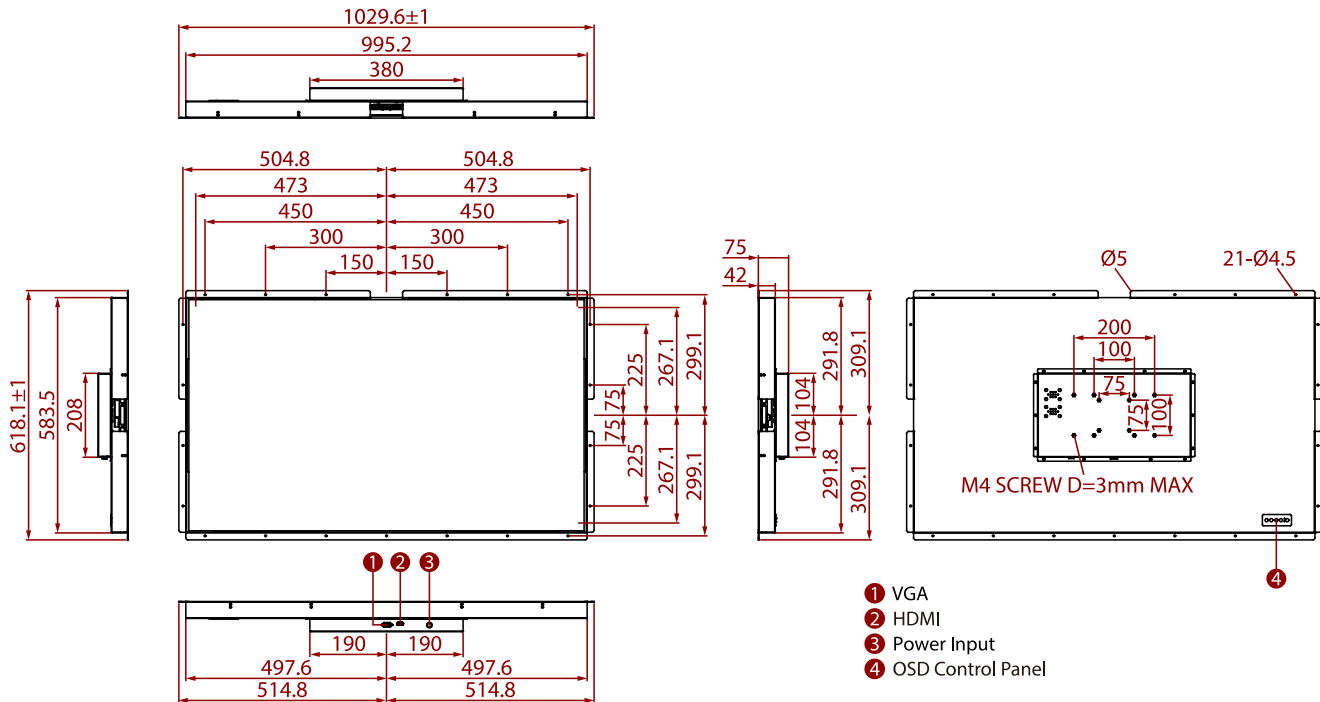

W43L300-OFA2HB

42.5" Open Frame High Brightness Display

KEY FEATURES

- 42.5", 1920 x 1080
- VGA and HDMI input
- Open frame
- VESA mount
- High brightness

SPECIFICATIONS

Display			
Touch / Glass	Protection Glass	Resolution	1920x1080
Size	42.5 inches	Contrast Ratio	4000:1
Panel Brightness	1500 nits	Display Color	16.7M Colors
View Angles	89,89,89,89	Active Area	940.896x529.254 mm
Environment			
Operating Humidity	10% to 90% (non-condensing)	Operating Temperature	0~50°C
Storage Temperature	-10~60°C		
Certification			
Certification	CE, FCC		
IO Ports			
Video	1 x VGA 1 x HDMI (Optional) 1 x DVI (Optional)	Audio	Audio line in (3.5mm) (Optional) 2 x Speaker (Optional)
Mechanical			
Dimension	1029.6 x 618.1 x 75 mm	Mounting	VESA Mount/ Panel Mount
Enclosure	Metal	Cooling System	Fanless Design
Accessory			
Accessory	1 x VGA cable 1 x HDMI cable 100~240V AC to DC Adapter Power Cord Manual VESA screws(Varies by product)	Optional Accessory	Remote Controller (Optional,Varies by product)
Power			
Power Rating	24V DC in		
Control			
Button	5 Keys: -, +, Power, Esc, Enter		

- 1 VGA
- 2 HDMI
- 3 Power Input
- 4 OSD Control Panel